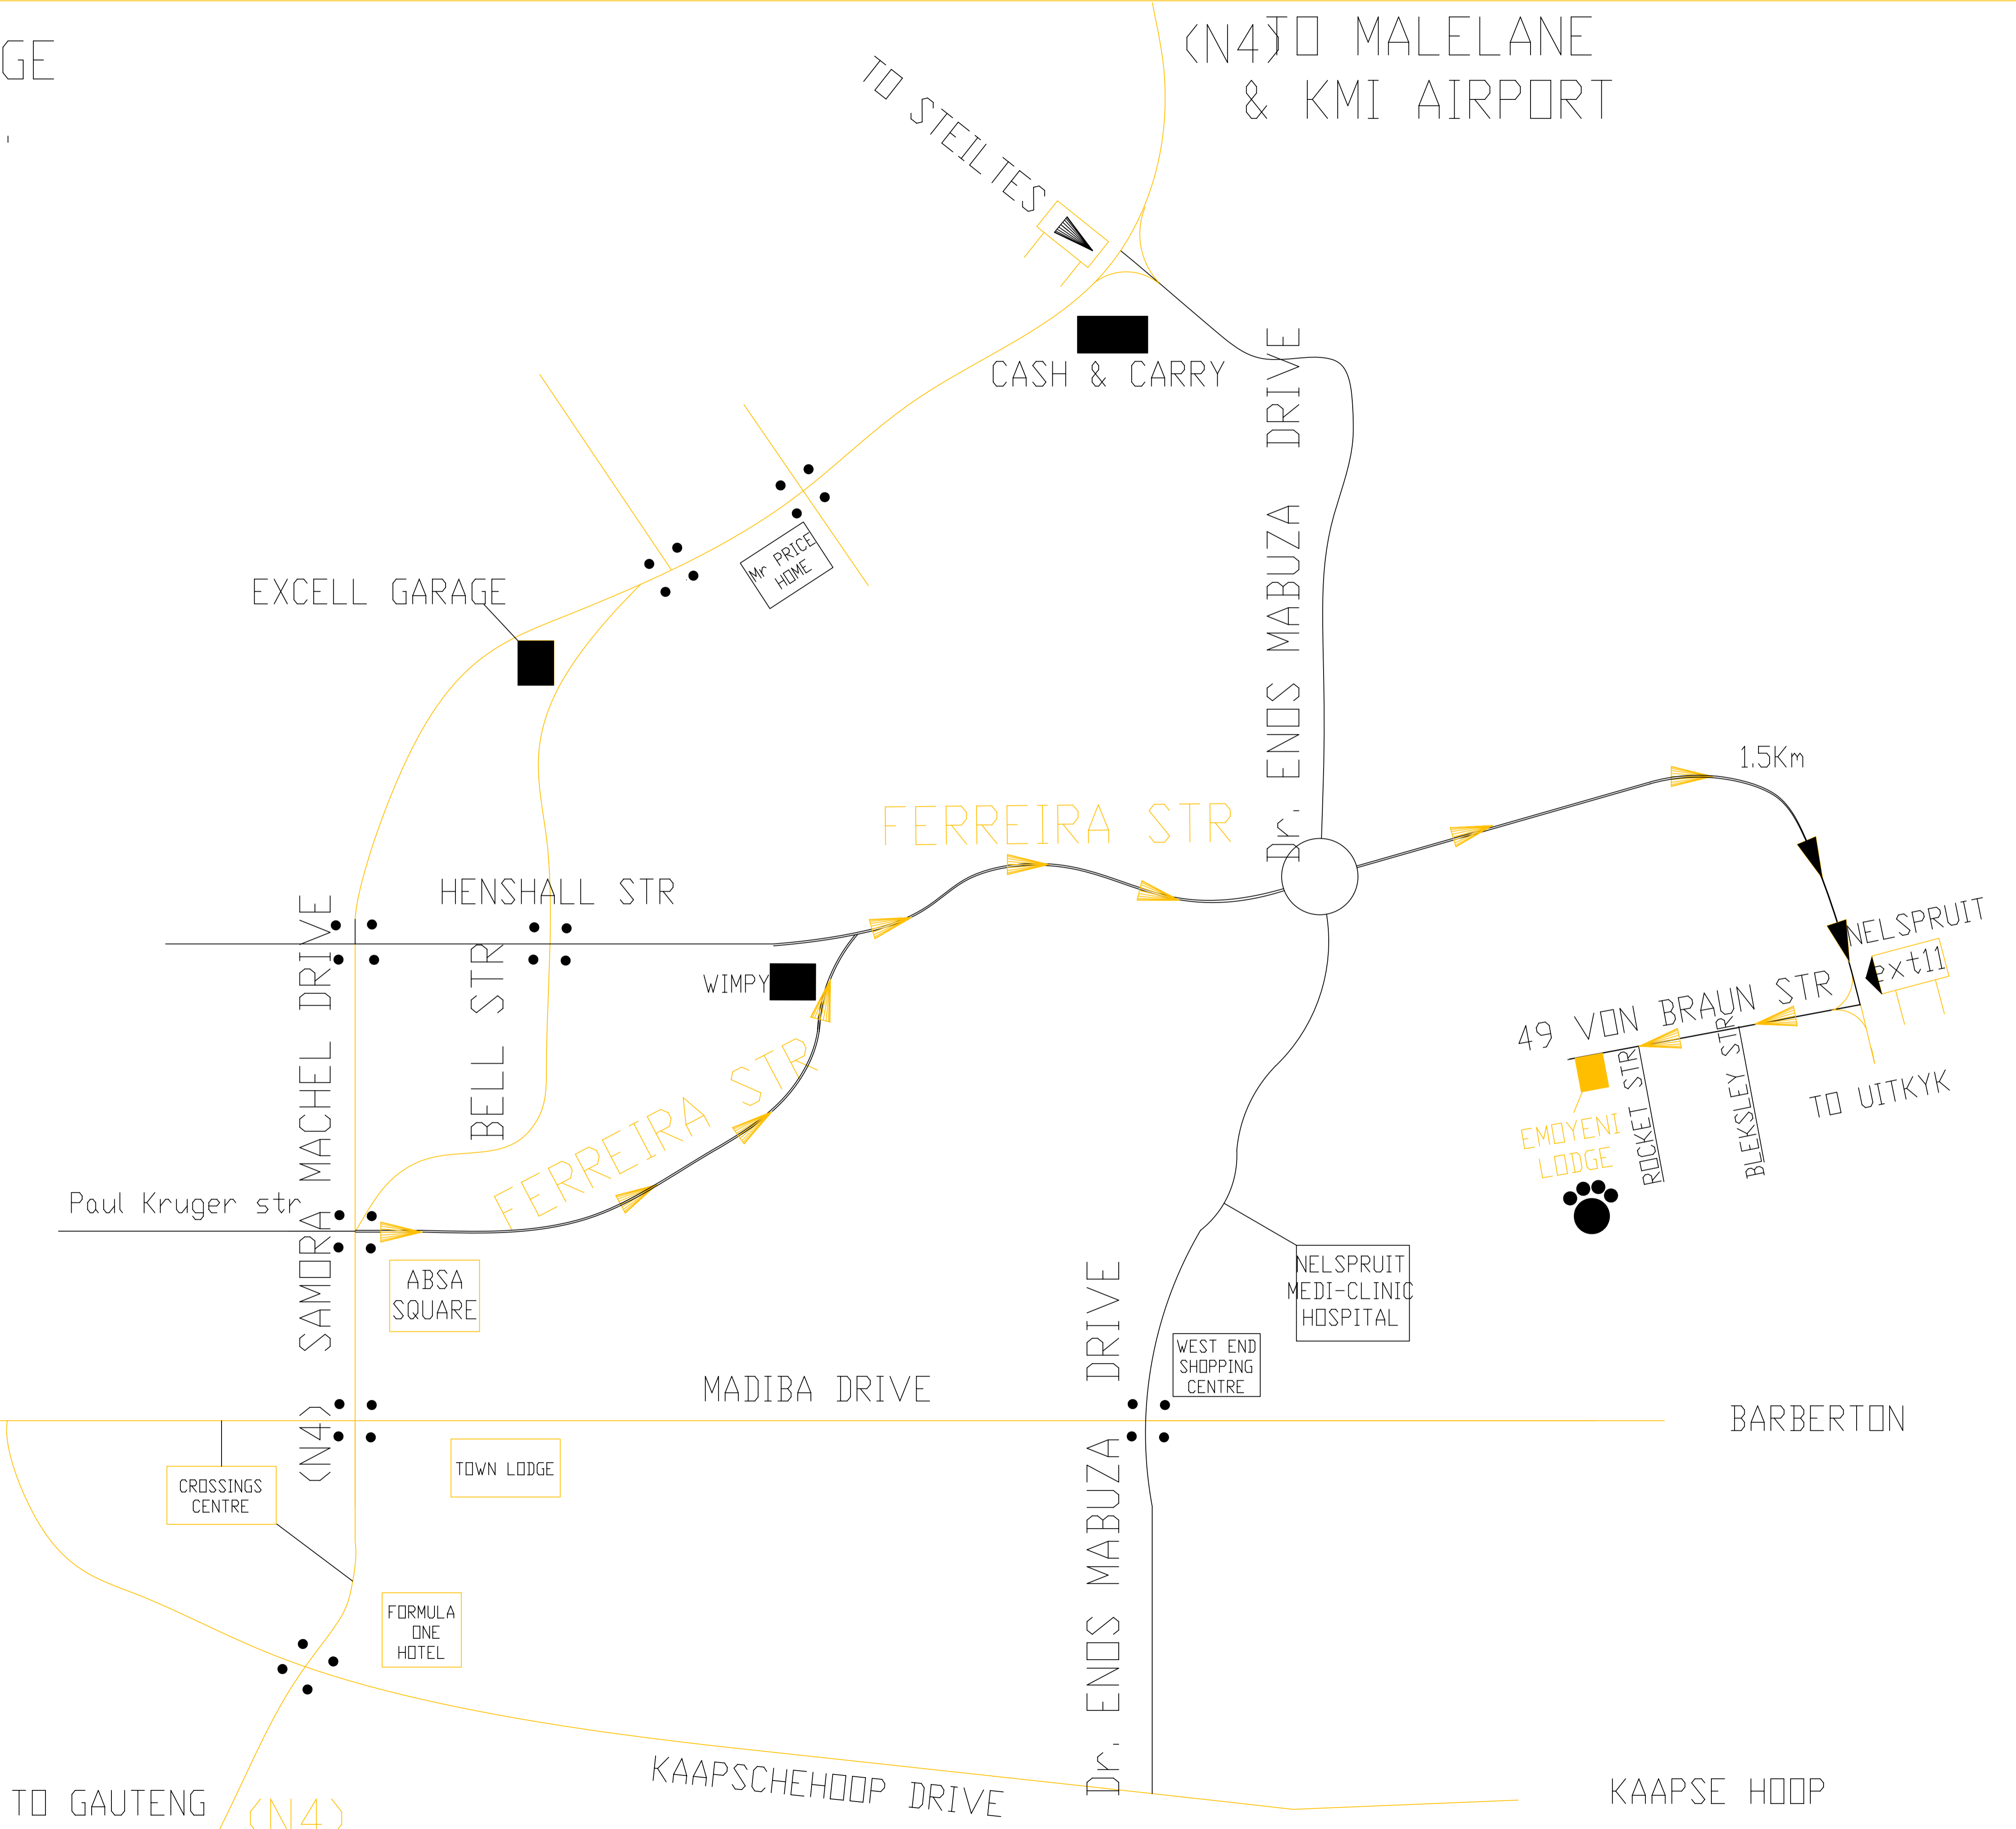

MAP TO EMOYENI LODGE
49 VON BRAUN Str.
NELSPRUIT Ext.11
(082) 576-5214
(083) 482-9090

TO WHITE RIVER

TO GAUTENG (N4)

KAAPSCHEHOOP DRIVE

Dr. ENDOS MABUZA DRIVE

Dr. ENDOS MABUZA DRIVE

TO STEILTES

(N4) TO MALELANE & KMI AIRPORT

CASH & CARRY

EXCELL GARAGE

Mr PRICE HOME

HENSHALL STR

WIMPY

FERREIRA STR

SAMDRA MACHEL DRIVE

BELL STR

Paul Kruger str

ABSA SQUARE

MADIBA DRIVE

TOWN LODGE

FORMULA ONE HOTEL

CROSSINGS CENTRE

WEST END SHOPPING CENTRE

NELSPRUIT MEDI-CLINIC HOSPITAL

BARBERTON

EMOYENI LODGE

ROCKET STR

BLEKSLEY STR

TO UITKYK

1.5Km

NELSPRUIT

KAAPSE HOOP